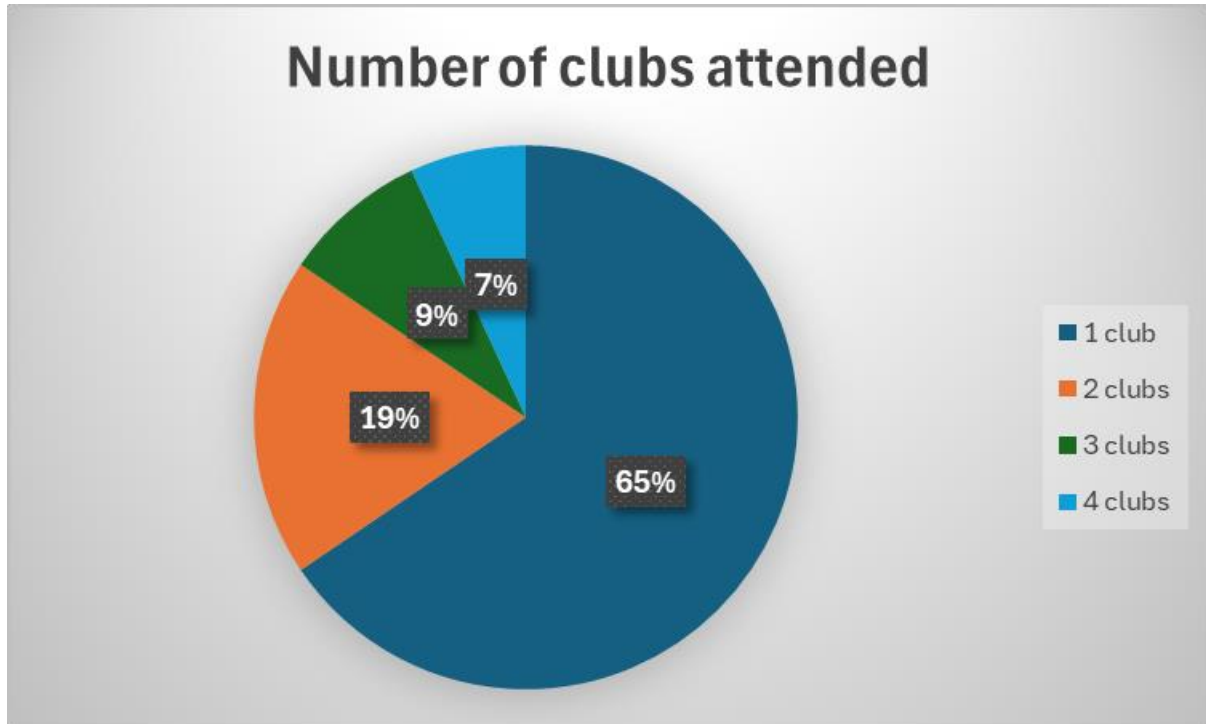

Clubs change on a termly basis and include:

 <p>First Aid</p>	 <p>Drama</p>	 <p>Multisport</p>	 <p>Football</p>
 <p>Choir</p>	 <p>Art</p>	 <p>Reading</p>	 <p>Gardening</p>
 <p>Board Games</p>	 <p>English as an Additional Language</p>	 <p>Times tables</p>	 <p>Cool Kids</p>
 <p>Gymnastics</p>			

Clubs analysis- Spring 2024

25% of our pupils attend clubs. (57/226)

Of the 57 children who attend clubs:

65% attend one club, 19% attend 2 clubs, 9% attend 3 clubs and 7% attend 4 clubs.

32% of our EAL population are accessing clubs (36/81)